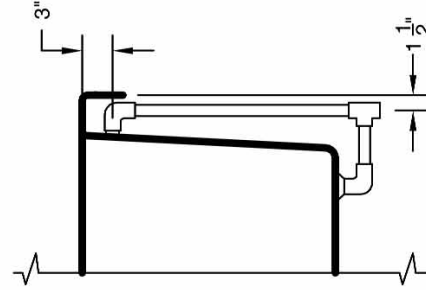

SPECIFICATIONS

venetian collection

4272VNW Venetian

ⓄP Optional Pump Location

Standard Pump Location

- All dimensions are plus or minus 1/8" (maximum tolerance)
- Vita Bath reserves the right to make changes without notice.
- Copyright, all rights reserved.

MODEL: 4272VNW

SIZE: 42" x 72"

EST. BOXED WEIGHT: 110 lbs. (Tub Only)

EST. BOXED WEIGHT: 160 lbs. (Whirlpool)

EST. BOXED WEIGHT: 195 lbs. (Whirlpool W/Champ/Air)

BOXED SIZE: 45" X 81" X 24"
AVERAGE FILL (gallons): 65

PUMP SIZE: 1.5 HP

ELECTRICAL: 110 V 20 Amp Circuit

MATERIAL: Acrylic reinforced fiberglass

STANDARD COLORS: White, Bone, Almond, Biscuit
Sterling Silver, Linen

STANDARD FEATURES: Air Switch

JETS: 6 Jets, 3 Cluster jets

AIR CONTROL(S): 2

SUCTION FITTINGS: 1

Interior Depth	Interior Length Top	Interior Width Top	Interior Length Bottom	Interior Width Bottom
20	63 1/4	33	53	30

VITA®
V/BATH

A Division of DM Industries, Ltd.
2320 N.W. 147th St, Miami, FL 33054
Tel: (305) 685-5739 / (888) 289-8482
Fax: (305) 688-9415 / (800) 785-5222
Web Site: <http://www.vitabath.com>