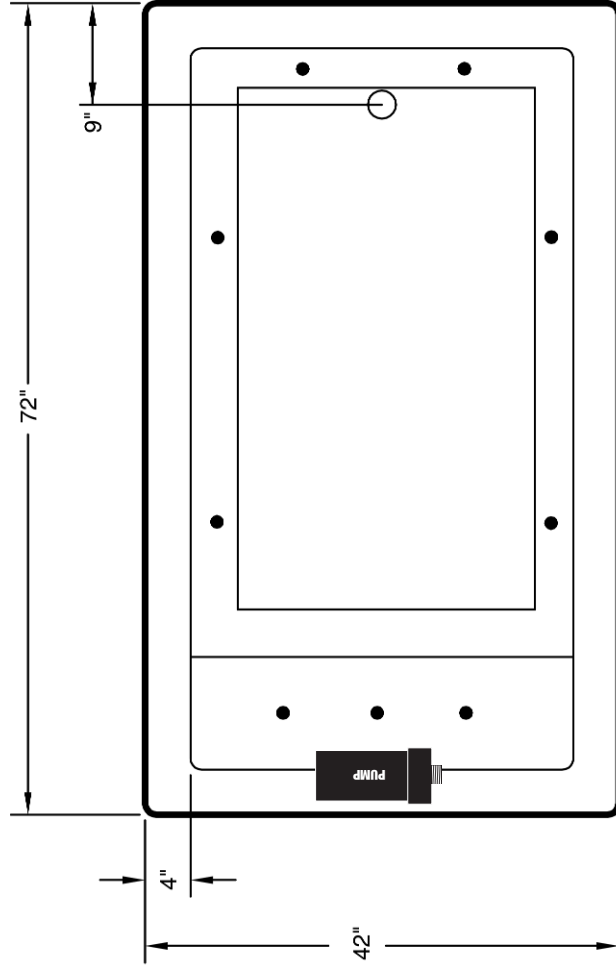

SPECIFICATIONS

venetian collection

4272VNW Venetian

ⓄP Optional Pump Location

Standard Pump Location

- All dimensions are plus or minus 1/8" (maximum tolerance)
- Vita Bath reserves the right to make changes without notice.
- Copyright, all rights reserved.

MODEL: 4272VNW

SIZE: 42" x 72"

EST. BOXED WEIGHT: 110 lbs. (Tub Only)

EST. BOXED WEIGHT: 160 lbs. (Whirlpool)

EST. BOXED WEIGHT: 195 lbs. (Whirlpool W/Champ/Air)

BOXED SIZE: 45" X 81" X 24"
AVERAGE FILL (gallons): 65

PUMP SIZE: 1.5 HP

ELECTRICAL: 110 V 20 Amp Circuit

MATERIAL: Acrylic reinforced fiberglass

STANDARD COLORS: White, Bone, Almond, Biscuit
Sterling Silver, Linen

STANDARD FEATURES: Air Switch

JETS: 6 Jets, 3 Cluster jets

AIR CONTROL(S): 2

SUCTION FITTINGS: 1

Interior Depth	Interior Length Top	Interior Width Top	Interior Length Bottom	Interior Width Bottom
20	63 1/4	33	53	30

VITA®
V/BATH

A Division of DM Industries, Ltd.
2320 N.W. 147th St, Miami, FL 33054
Tel: (305) 685-5739 / (888) 289-8482
Fax: (305) 688-9415 / (800) 785-5222
Web Site: <http://www.vitabath.com>