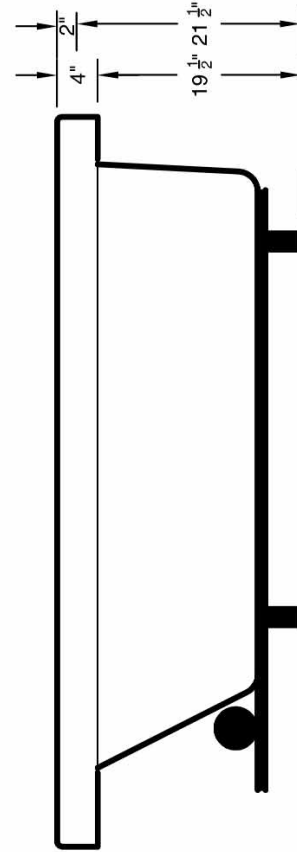

SPECIFICATIONS

venetian collection

4272VNW Venetian

ⓄP Optional Pump Location

Standard Pump Location

- All dimensions are plus or minus 1/8" (maximum tolerance)
- Vita Bath reserves the right to make changes without notice.
- Copyright, all rights reserved.

MODEL: 4272VNW

SIZE: 42" x 72"

EST. BOXED WEIGHT: 110 lbs. (Tub Only)

EST. BOXED WEIGHT: 160 lbs. (Whirlpool)

EST. BOXED WEIGHT: 195 lbs. (Whirlpool W/Champ/Air)

BOXED SIZE: 45" X 81" X 24"
AVERAGE FILL (gallons): 65

PUMP SIZE: 1.5 HP

ELECTRICAL: 110 V 20 Amp Circuit

MATERIAL: Acrylic reinforced fiberglass

STANDARD COLORS: White, Bone, Almond, Biscuit
Sterling Silver, Linen

STANDARD FEATURES: Air Switch

JETS: 6 Jets, 3 Cluster jets

AIR CONTROL(S): 2

SUCTION FITTINGS: 1

Interior Depth	Interior Length Top	Interior Width Top	Interior Length Bottom	Interior Width Bottom
20	63 1/4	33	53	30

VITA®
V/BATH

A Division of DM Industries, Ltd.
2320 N.W. 147th St, Miami, FL 33054
Tel: (305) 685-5739 / (888) 289-8482
Fax: (305) 688-9415 / (800) 785-5222
Web Site: <http://www.vitabath.com>