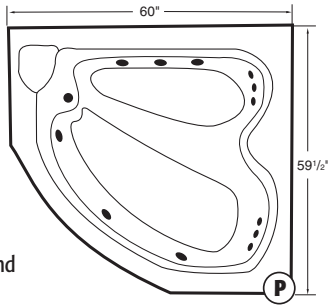

FAX ORDERS TO: 1(800)785-5222 OR (305) 908-8169

tranquility collection

6060CWT-Le Cascade

Dimensions: 60"L x 59.5"W
Capacity: 75 Gallons

Available Left Hand Drain Only

(P) Standard Pump Location

BILL TO: _____ CUST. # : _____