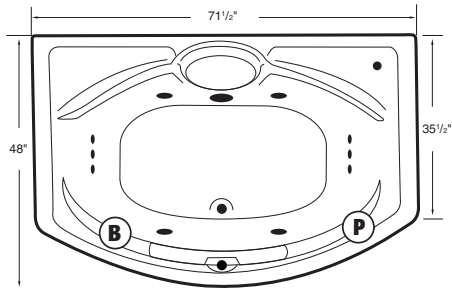

FAX ORDERS TO: 1(800)785-5222 OR (305) 908-8169

tranquility collection

4872IWT-L'Image/Skirt

Dimensions: 72"L x 48"W
Capacity: 55 Gallons

P Standard Pump Location **B** Blower

BILL TO: _____ CUST. # : _____
 SHIP TO: _____ PH: _____
 ADDRESS: _____ CITY: _____ ST: _____ ZIP: _____
 ORDER DATE: _____ SHIP DATE: _____ P.O. # : _____
 PHONE #: _____ FAX # : _____
 SPECIAL INSTRUCTIONS: _____
 SIGNATURE: _____