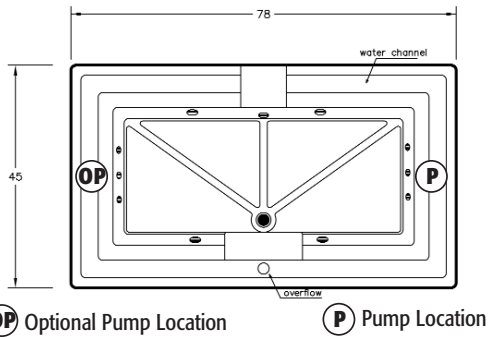

FAX ORDERS TO: 1(800)785-5222 OR (305) 908-8169

tranquility collection

4678MWT La Mer

Dimensions: 78"L x 45"W
Capacity: 142 Gallons

BILL TO: _____ CUST. # : _____
 SHIP TO: _____ PH: _____
 ADDRESS: _____ CITY: _____ ST: _____ ZIP: _____
 ORDER DATE: _____ SHIP DATE: _____ P.O. # : _____
 PHONE #: _____ FAX # : _____
 SPECIAL INSTRUCTIONS: _____