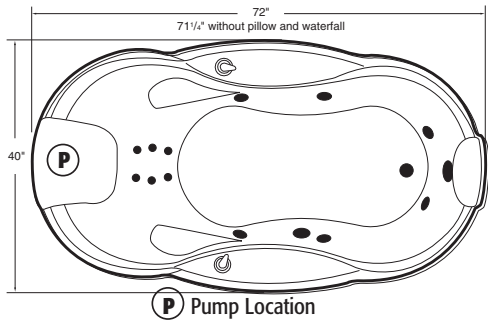

# FAX ORDERS TO: 1(800)785-5222 OR (305) 908-8169

tranquility collection

4071PWT-Le Paradis

Dimensions: 71" L x 40" W  
Capacity: 55 Gallons

BILL TO: \_\_\_\_\_ CUST. # : \_\_\_\_\_  
 SHIP TO: \_\_\_\_\_ PH: \_\_\_\_\_  
 ADDRESS: \_\_\_\_\_ CITY: \_\_\_\_\_ ST: \_\_\_\_\_ ZIP: \_\_\_\_\_  
 ORDER DATE: \_\_\_\_\_ SHIP DATE: \_\_\_\_\_ P.O. # : \_\_\_\_\_  
 PHONE # : \_\_\_\_\_ FAX # : \_\_\_\_\_  
 SPECIAL INSTRUCTIONS: \_\_\_\_\_  
 SIGNATURE: \_\_\_\_\_

**CHOOSE YOUR BATH**

LIST PRICE

DISCOUNTED PRICE

4071PWT Whirlpool Bathtub with VitaTouch, TherAdjust, H.E.E.T., and 1.5HP Pump .....\$3795.00 .....\$

**CHOOSE YOUR OPTIONS**

LIST PRICE

DISCOUNTED PRICE

**COLORS**