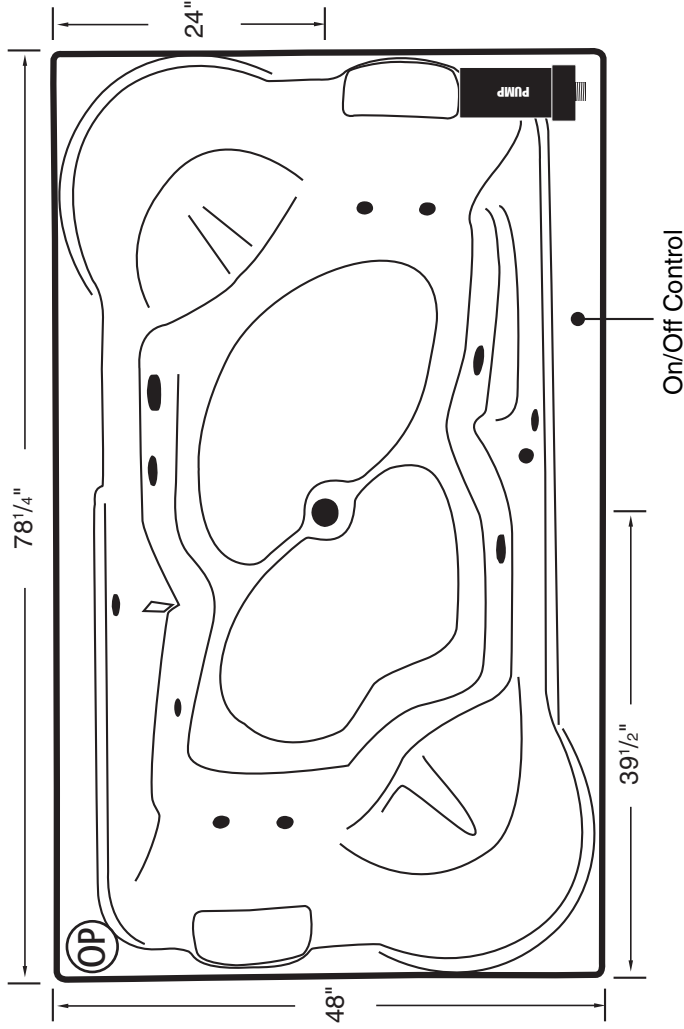

signature series

4878RW—Le Rendezvous

SPECIFICATIONS

- All dimensions are plus or minus 1/8" (maximum tolerance)
- Vita Bath reserves the right to make changes without notice.
- Copyright, all rights reserved.

MODEL: 4878 RW

SIZE: 48" x 78 1/4"

EST. BOXED WEIGHT: 179 lbs. (Tub Only)

EST. BOXED WEIGHT: 220 lbs. (Whirlpool)

EST. BOXED WEIGHT: 230 lbs. (Whirlpool W/Champ/Air)

BOXED SIZE: 90" x 51" x 27"

AVERAGE FILL (gallons): 70

PUMP SIZE: 1.5 HP

ELECTRICAL: 110 V 20 Amp Circuit

MATERIAL: Acrylic reinforced fiberglass

STANDARD COLORS: White, Bone, Almond, Biscuit
Sterling Silver, Linen

STANDARD FEATURES: Air Switch, 2 Pillows

JETS: Star Jets 4, Cluster Jets 4

AIR CONTROL(S): 2

SUCTION FITTINGS: 1

Interior Depth	Interior Length Top	Interior Width Top	Interior Length Bottom	Interior Width Bottom
19 3/8	73 1/2	38 5/8	46	30

A Division of DM Industries, Ltd.
2320 N.W. 147th St., Miami, FL 33054
Tel: (305) 685-5739 / (888) 289-8482
Fax: (305) 688-9415 / (800) 785-5222
Web Site: <http://www.vitabath.com>