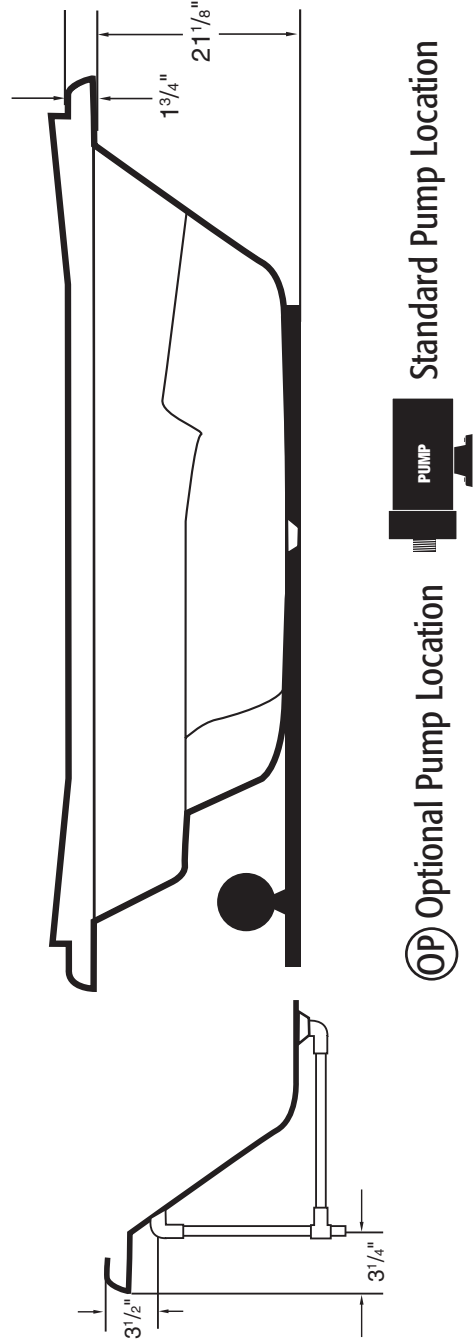

signature series

4878RW—Le Rendezvous

SPECIFICATIONS

- All dimensions are plus or minus 1/8" (maximum tolerance)
- Vita Bath reserves the right to make changes without notice.
- Copyright, all rights reserved.

MODEL: 4878 RW

SIZE: 48" x 78 1/4"

EST. BOXED WEIGHT: 179 lbs. (Tub Only)

EST. BOXED WEIGHT: 220 lbs. (Whirlpool)

EST. BOXED WEIGHT: 230 lbs. (Whirlpool W/Champ/Air)

BOXED SIZE: 90" x 51" x 27"

AVERAGE FILL (gallons): 70

PUMP SIZE: 1.5 HP

ELECTRICAL: 110 V 20 Amp Circuit

MATERIAL: Acrylic reinforced fiberglass

STANDARD COLORS: White, Bone, Almond, Biscuit
Sterling Silver, Linen

STANDARD FEATURES: Air Switch, 2 Pillows

JETS: Star Jets 4, Cluster Jets 4

AIR CONTROL(S): 2

SUCTION FITTINGS: 1

Interior Depth	Interior Length Top	Interior Width Top	Interior Length Bottom	Interior Width Bottom
19 3/8	73 1/2	38 5/8	46	30

A Division of DM Industries, Ltd.
2320 N.W. 147th St., Miami, FL 33054
Tel: (305) 685-5739 / (888) 289-8482
Fax: (305) 688-9415 / (800) 785-5222
Web Site: <http://www.vitabath.com>