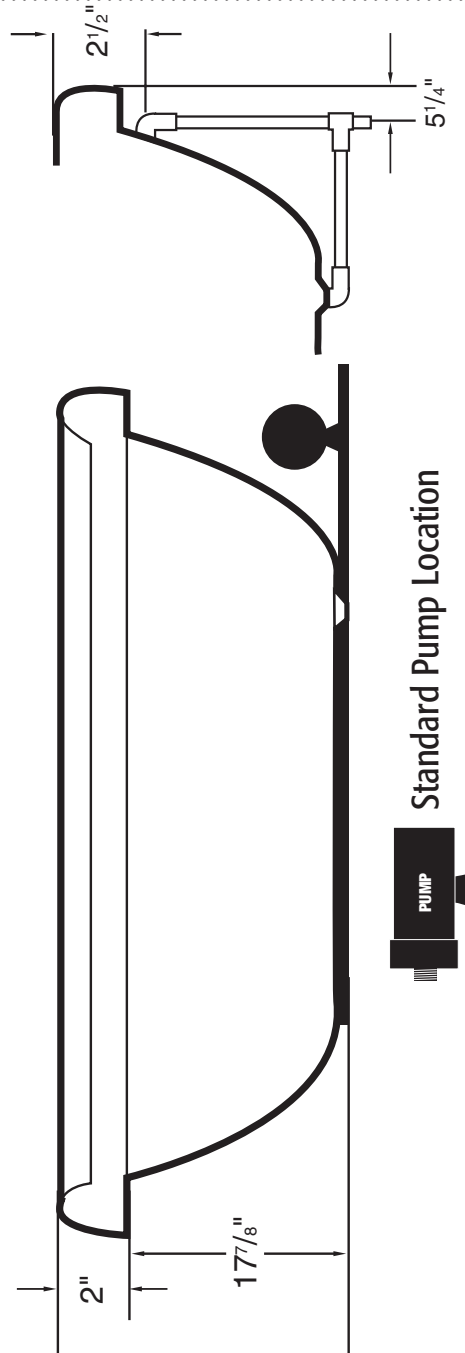

# signature series

4770PW-La Perle

# S P E C I F I C A T I O N S

TEMPLATE AVAILABLE

- All dimensions are plus or minus 1/8" (maximum tolerance)
- Vita Bath reserves the right to make changes without notice.
- Copyright, all rights reserved.

**MODEL:** 4770 PW

**SIZE:** 47" x 70"

**EST. BOXED WEIGHT:** 120 lbs. (Tub Only)

**EST. BOXED WEIGHT:** 150 lbs. (Whirlpool)

**EST. BOXED WEIGHT:** 198 lbs. (Whirlpool W:Champ/Air)

**BOXED SIZE:** 48" x 80" x 24"

**AVERAGE FILL (gallons):** 65

**PUMP SIZE:** 1.5 HP

**ELECTRICAL:** 110 V 20 Amp Circuit

**MATERIAL:** Acrylic reinforced fiberglass

**STANDARD COLORS:** White, Bone, Almond, Biscuit  
Sterling Silver, Linen