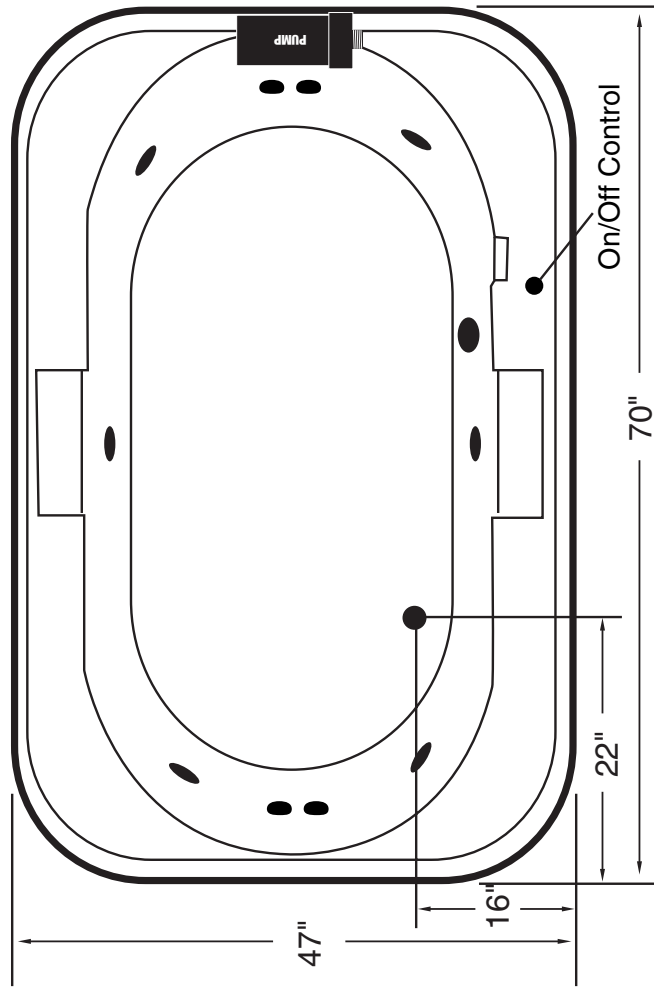

# signature series

4770PW-La Perle

# S P E C I F I C A T I O N S

TEMPLATE AVAILABLE

- All dimensions are plus or minus 1/8" (maximum tolerance)
- Vita Bath reserves the right to make changes without notice.
- Copyright, all rights reserved.

**MODEL:** 4770 PW

**SIZE:** 47" x 70"

**EST. BOXED WEIGHT:** 120 lbs. (Tub Only)

**EST. BOXED WEIGHT:** 150 lbs. (Whirlpool)

**EST. BOXED WEIGHT:** 198 lbs. (Whirlpool W:Champ/Air)

**BOXED SIZE:** 48" x 80" x 24"

**AVERAGE FILL (gallons):** 65

**PUMP SIZE:** 1.5 HP

**ELECTRICAL:** 110 V 20 Amp Circuit

**MATERIAL:** Acrylic reinforced fiberglass

**STANDARD COLORS:** White, Bone, Almond, Biscuit  
Sterling Silver, Linen