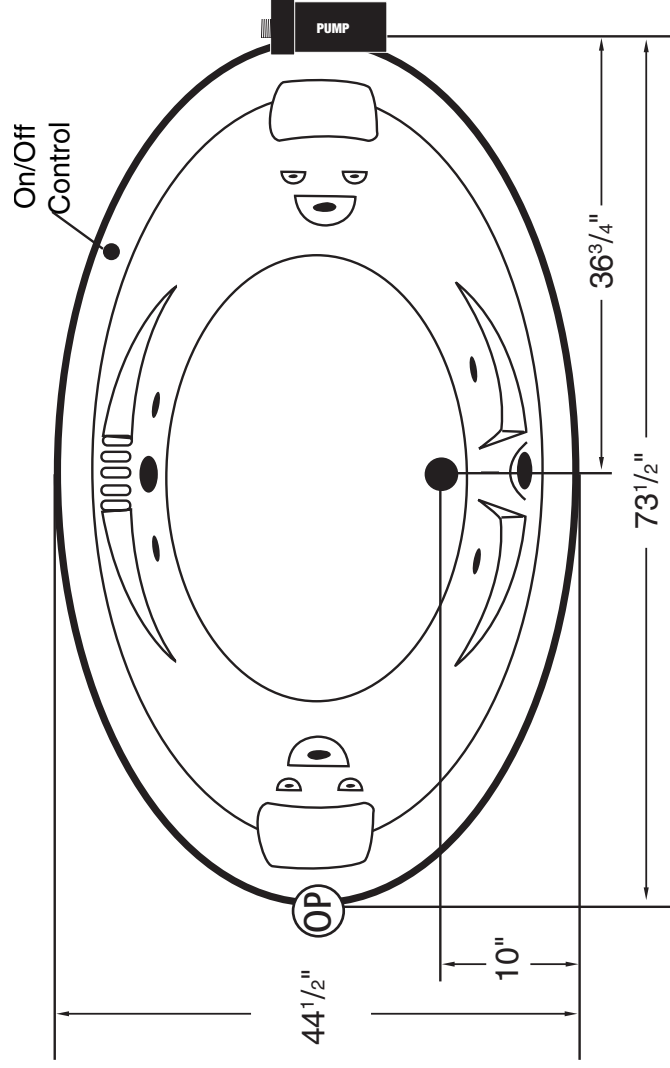

## TEMPLATE AVAILABLE

Ⓞ Optional Pump Location

Standard Pump Location

- All dimensions are plus or minus 1/2" (maximum tolerance)
- Vita Bath reserves the right to make changes without notice.
- Copyright, all rights reserved.

**MODEL:** 4473 RW

**SIZE:** 44 1/2" x 73 1/2"

**EST. BOXED WEIGHT:** 145 lbs. (Tub Only)

**EST. BOXED WEIGHT:** 195 lbs. (Whirlpool)

**EST. BOXED WEIGHT:** 215 lbs. (Whirlpool W:Champ/Air)

**BOXED SIZE:** 83" x 48" x 28"

**AVERAGE FILL (gallons):** 65

**PUMP SIZE:** 1.5 HP

**ELECTRICAL:** 110 V 20 Amp Circuit

**MATERIAL:** Acrylic reinforced fiberglass

**STANDARD COLORS:** White, Bone, Almond, Biscuit, Sterling Silver, Linen