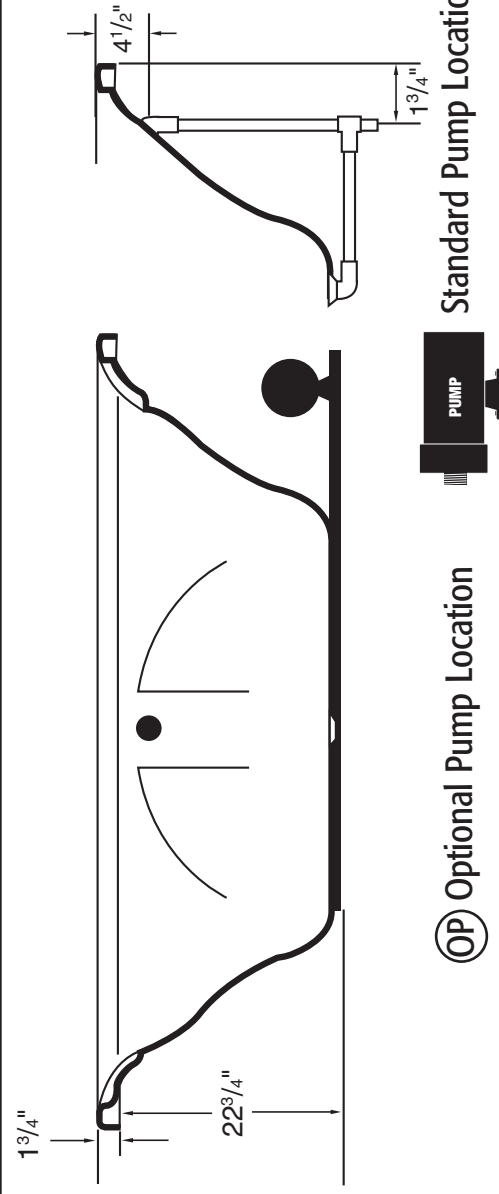

## TEMPLATE AVAILABLE

Ⓞ Optional Pump Location

Standard Pump Location

- All dimensions are plus or minus 1/2" (maximum tolerance)
- Vita Bath reserves the right to make changes without notice.
- Copyright, all rights reserved.

**MODEL:** 4473 RW

**SIZE:** 44 1/2" x 73 1/2"

**EST. BOXED WEIGHT:** 145 lbs. (Tub Only)

**EST. BOXED WEIGHT:** 195 lbs. (Whirlpool)

**EST. BOXED WEIGHT:** 215 lbs. (Whirlpool W:Champ/Air)

**BOXED SIZE:** 83" x 48" x 28"

**AVERAGE FILL (gallons):** 65

**PUMP SIZE:** 1.5 HP

**ELECTRICAL:** 110 V 20 Amp Circuit

**MATERIAL:** Acrylic reinforced fiberglass

**STANDARD COLORS:** White, Bone, Almond, Biscuit, Sterling Silver, Linen