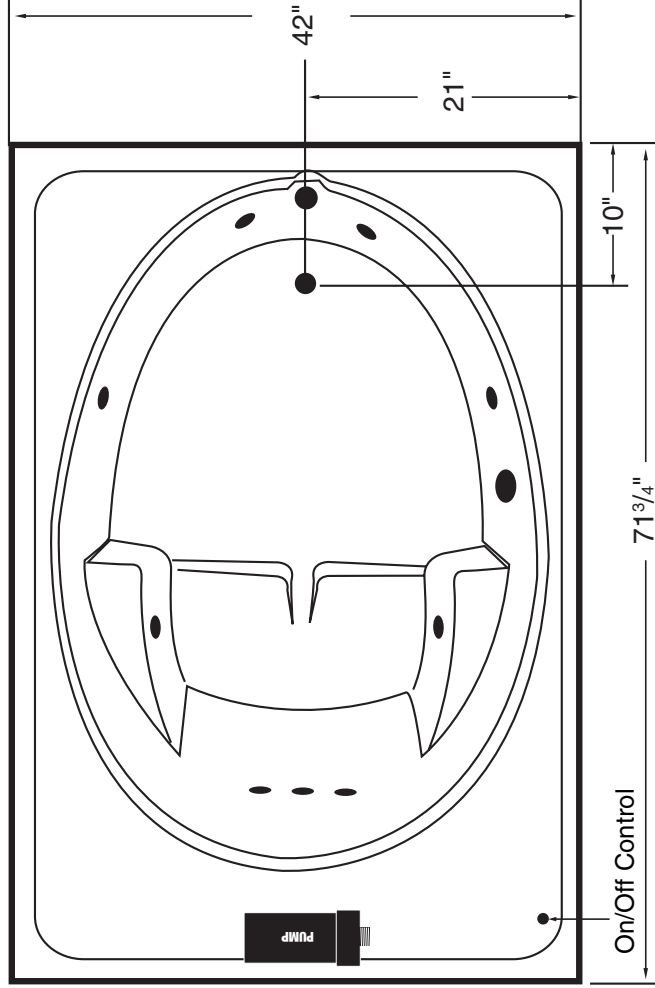

signature series

4272PW-Le Prelude

SPECIFICATIONS

- All dimensions are plus or minus 1/2" (maximum tolerance)
- Vita Bath reserves the right to make changes without notice.
- Copyright, all rights reserved.

MODEL: 4272 PW

SIZE: 42" x 71 3/4"

EST. BOXED WEIGHT: 143 lbs. (Tub Only)

EST. BOXED WEIGHT: 179 lbs. (Whirlpool)

EST. BOXED WEIGHT: 195 lbs. (Whirlpool W/Champ/Air)

BOXED SIZE: 81" x 45" x 24"

AVERAGE FILL (gallons): 60

PUMP SIZE: 1.5 HP

ELECTRICAL: 110 V 20 Amp Circuit

MATERIAL: Acrylic reinforced fiberglass

STANDARD COLORS: White, Bone, Almond, Biscuit
Sterling Silver, Linen

STANDARD FEATURES: Air Switch

JETS: Star Jets 6, Cluster Jets 3

AIR CONTROL(S): 2

SUCTION FITTINGS: 1

Notes: Will accept shower door

Interior Depth	Interior Length Top	Interior Width Top	Interior Length Bottom	Interior Width Bottom
18 3/8	60 1/2	36 1/4	46 1/2	29

A Division of DM Industries, Ltd.
2320 N.W. 147th St., Miami, FL 33054
Tel: (305) 685-5739 / (888) 289-8482
Fax: (305) 688-9415 / (800) 785-5222
Web Site: <http://www.vitabath.com>