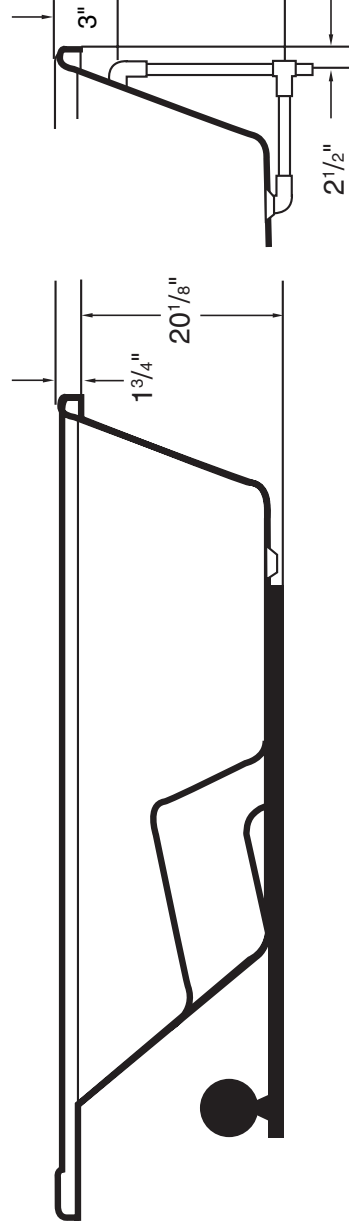

signature series

4272PW-Le Prelude

SPECIFICATIONS

- All dimensions are plus or minus 1/2" (maximum tolerance)
- Vita Bath reserves the right to make changes without notice.
- Copyright, all rights reserved.

MODEL: 4272 PW

SIZE: 42" x 71 3/4"

EST. BOXED WEIGHT: 143 lbs. (Tub Only)

EST. BOXED WEIGHT: 179 lbs. (Whirlpool)

EST. BOXED WEIGHT: 195 lbs. (Whirlpool W/Champ/Air)

BOXED SIZE: 81" x 45" x 24"

AVERAGE FILL (gallons): 60

PUMP SIZE: 1.5 HP

ELECTRICAL: 110 V 20 Amp Circuit

MATERIAL: Acrylic reinforced fiberglass

STANDARD COLORS: White, Bone, Almond, Biscuit
Sterling Silver, Linen

STANDARD FEATURES: Air Switch

JETS: Star Jets 6, Cluster Jets 3

AIR CONTROL(S): 2

SUCTION FITTINGS: 1

Notes: Will accept shower door

Interior Depth	Interior Length Top	Interior Width Top	Interior Length Bottom	Interior Width Bottom
18 3/8	60 1/2	36 1/4	46 1/2	29

A Division of DM Industries, Ltd.
2320 N.W. 147th St., Miami, FL 33054
Tel: (305) 685-5739 / (888) 289-8482
Fax: (305) 688-9415 / (800) 785-5222
Web Site: <http://www.vitabath.com>