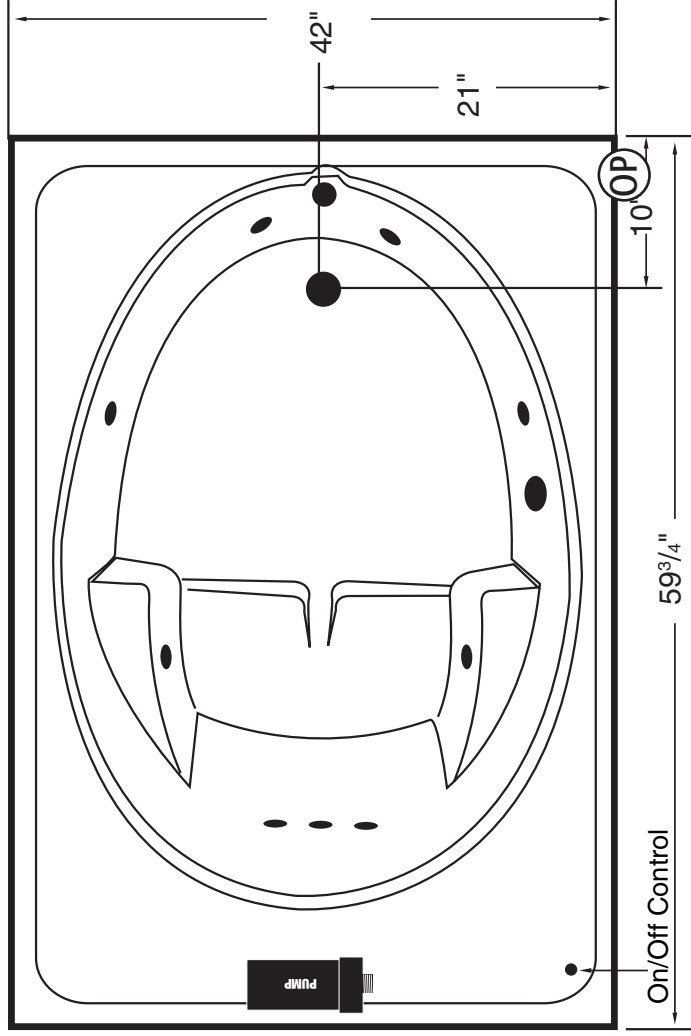

signature series

4260PW-Le Prelude

S P E C I F I C A T I O N S

Notes: Will accept shower door

Standard Pump Location

MODEL: 4260 PW

SIZE: 42" x 59 3/4"

EST. BOXED WEIGHT: 125 lbs. (Tub Only)

EST. BOXED WEIGHT: 160 lbs. (Whirlpool)

EST. BOXED WEIGHT: 190 lbs. (Whirlpool W/ Champ/Air)

BOXED SIZE: 71" x 45" x 24"

AVERAGE FILL (gallons): 60

PUMP SIZE: 1.5 HP

ELECTRICAL: 110 V 20 Amp Circuit

MATERIAL: Acrylic reinforced fiberglass

STANDARD COLORS: White, Bone, Almond, Biscuit
Sterling Silver, Linen

STANDARD FEATURES: Air Switch

JETS: Star Jets 6, Cluster Jets 3

AIR CONTROL(S): 1

SUCTION FITTINGS: 1

Interior Depth	Interior Length Top	Interior Width Top	Interior Length Bottom	Interior Width Bottom
18	53 1/4	34 7/8	41 1/2	29

VITA® BATH

A Division of DM Industries, Ltd.
2320 N.W. 147th St., Miami, FL 33054
Tel: (305) 685-5739 / (888) 289-8482
Fax: (305) 688-9415 / (800) 785-5222
Web Site: <http://www.vitabath.com>