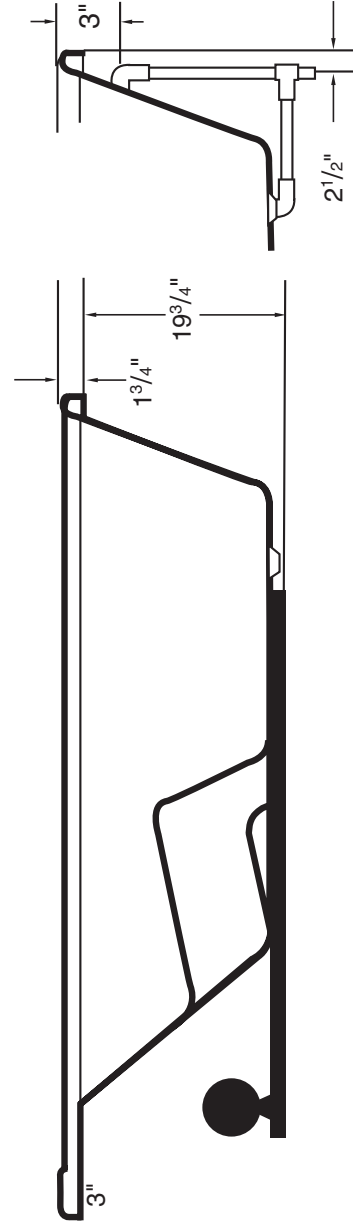

signature series

4260PW-Le Prelude

S P E C I F I C A T I O N S

Notes: Will accept shower door

Standard Pump Location

MODEL: 4260 PW

SIZE: 42" x 59 3/4"

EST. BOXED WEIGHT: 125 lbs. (Tub Only)

EST. BOXED WEIGHT: 160 lbs. (Whirlpool)

EST. BOXED WEIGHT: 190 lbs. (Whirlpool W/ Champ/Air)

BOXED SIZE: 71" x 45" x 24"

AVERAGE FILL (gallons): 60

PUMP SIZE: 1.5 HP

ELECTRICAL: 110 V 20 Amp Circuit

MATERIAL: Acrylic reinforced fiberglass

STANDARD COLORS: White, Bone, Almond, Biscuit
Sterling Silver, Linen

STANDARD FEATURES: Air Switch

JETS: Star Jets 6, Cluster Jets 3

AIR CONTROL(S): 1

SUCTION FITTINGS: 1

Interior Depth	Interior Length Top	Interior Width Top	Interior Length Bottom	Interior Width Bottom
18	53 1/4	34 7/8	41 1/2	29

VITA® BATH

A Division of DM Industries, Ltd.
2320 N.W. 147th St., Miami, FL 33054
Tel: (305) 685-5739 / (888) 289-8482
Fax: (305) 688-9415 / (800) 785-5222
Web Site: <http://www.vitabath.com>