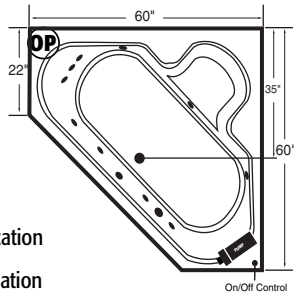

FAX ORDERS TO: 1(800)785-5222 OR (305) 908-8169

signature series

6060-22-Le Sublime

Dimensions: 60"L x 60"W
Capacity: 55 Gallons

- P Standard Pump Location
- OP Optional Pump Location

BILL TO: _____ **CUST. #:** _____
PH: _____ **FAX:** _____
SHIP TO: _____ **PH:** _____
ADDRESS: _____ **CITY:** _____ **ST:** _____ **ZIP:** _____
ORDER DATE: _____ **SHIP DATE:** _____ **P.O. #:** _____
PHONE #: _____ **FAX #:** _____
SPECIAL INSTRUCTIONS: _____