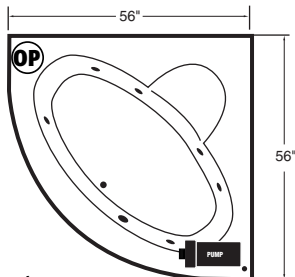

FAX ORDERS TO: 1(800)785-5222 OR (305) 908-8169

signature series

5656-L' Alexandria

Dimensions: 56"L x 56"W

Capacity: 40 Gallons

- OP Pump Location
- P Standard Pump Location

BILL TO: _____ **CUST. # :** _____