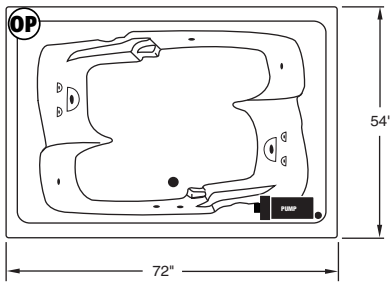

FAX ORDERS TO: 1(800)785-5222 OR (305) 908-8169

signature series

5472-La Cresse

Dimensions: 72"L x 54"W
Capacity: 90 Gallons

(P) Standard Pump Location **(OP)** Optional Pump Location

BILL TO: _____ **CUST. # :** _____
PH: _____ **FAX:** _____
SHIP TO: _____ **PH:** _____
ADDRESS: _____ **CITY:** _____ **ST:** _____ **ZIP:** _____
ORDER DATE: _____ **SHIP DATE:** _____ **P.O. # :** _____
PHONE #: _____ **FAX # :** _____
SPECIAL INSTRUCTIONS: _____