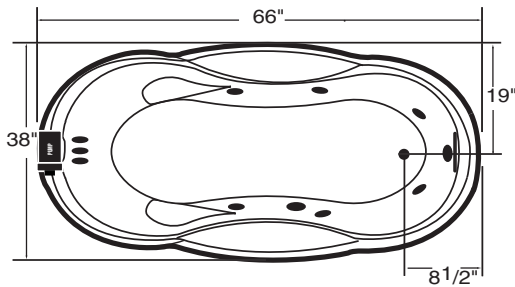

FAX ORDERS TO: 1(800)785-5222 OR (305) 908-8169

signature collection

3866-Le Paradis

Dimensions: 66"L x 38"W
Capacity: 55 Gallons

(P) Pump Location

BILL TO: _____ **CUST. #:** _____
PH: _____ **FAX:** _____
SHIP TO: _____ **PH:** _____
ADDRESS: _____ **CITY:** _____ **ST:** _____ **ZIP:** _____
ORDER DATE: _____ **SHIP DATE:** _____ **P.O. #:** _____
PHONE #: _____ **FAX #:** _____
SPECIAL INSTRUCTIONS: _____

CHOOSE YOUR BATH

LIST PRICE

DISCOUNTED PRICE

- 3866P** Soaking Tub Water Fill Spout.....\$1313.00.....\$
 - 3866PW** Whirlpool Bathtub with Pneumatic on/off and 1.5HP Pump\$2830.00.....\$
- Waterfall Fill Spout Brass Chrome Brush Nickel White
 *Specify Drain Location: RH _____ LH _____