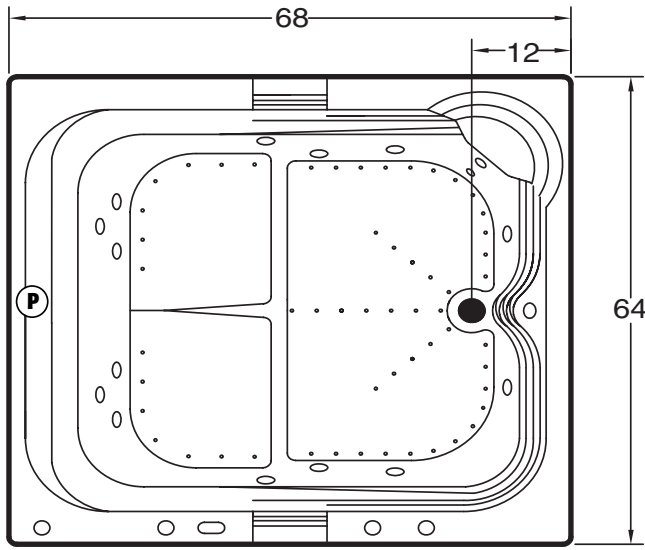

# FAX ORDERS TO: 1(800)785-5222 OR (305) 908-8169

*masterbath collection*

6666SWMB Le Soleil

**Dimensions:** 68"L x 64"W  
**Capacity:** 140 Gallons

**BILL TO:** \_\_\_\_\_ **CUST. #:** \_\_\_\_\_  
**ORDER DATE:** \_\_\_\_\_ **SHIP DATE:** \_\_\_\_\_ **P.O. #:** \_\_\_\_\_  
**PHONE #:** \_\_\_\_\_ **FAX #:** \_\_\_\_\_  
**SHIP TO:** \_\_\_\_\_ **PH:** \_\_\_\_\_  
**ADDRESS:** \_\_\_\_\_ **CITY:** \_\_\_\_\_ **ST:** \_\_\_\_\_ **ZIP:** \_\_\_\_\_

**PHONE #:** \_\_\_\_\_  
**FAX #:** \_\_\_\_\_  
**SPECIAL INSTRUCTIONS:** \_\_\_\_\_  
 \_\_\_\_\_  
 \_\_\_\_\_

**(P)** Standard Pump Location

**CHOOSE YOUR BATH**

**LIST PRICE**

**DISCOUNTED PRICE**

**6666SWMB** Whirlpool Bathtub with Electronic Controls and 3.0HP Pump, 1.0 HP Blower, 220V.....\$7995.00.....\$   
 Tub includes Champagne Air, VitAroma, Heater and Spectra-Glo.  
 \*Specify Drain Location: RH \_\_\_\_\_ LH \_\_\_\_\_