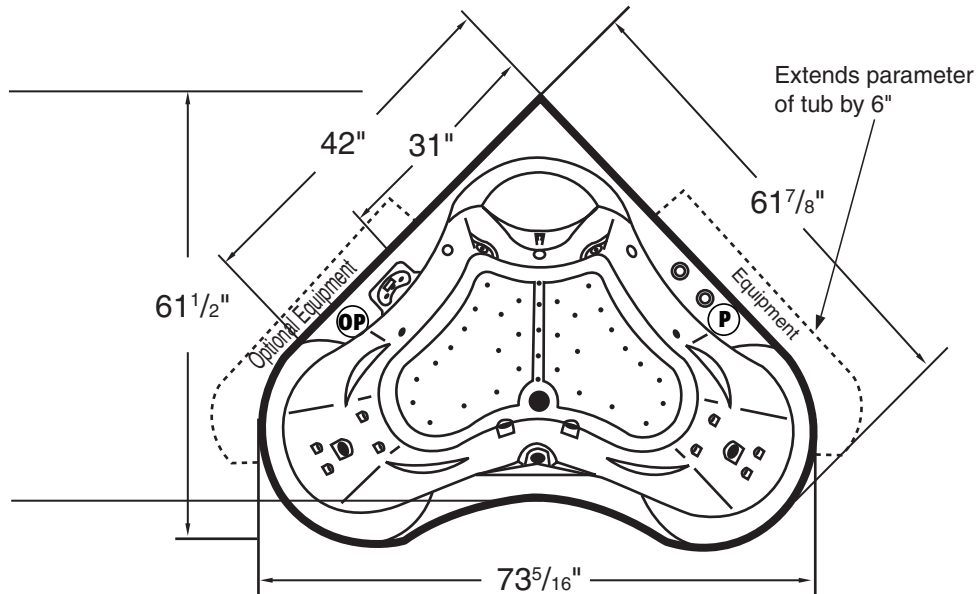

# FAX ORDERS TO: 1 (800)785-5222 OR (305) 908-8169

*masterbath collection*

6262MWMB-Le Magnifique

Dimensions: 61½" L x 73<sup>5</sup>/<sub>16</sub>" W  
Capacity: 90 Gallons

BILL TO: \_\_\_\_\_ CUST. #: \_\_\_\_\_  
 ORDER DATE: \_\_\_\_\_ SHIP DATE: \_\_\_\_\_ P.O. #: \_\_\_\_\_  
 PHONE #: \_\_\_\_\_ FAX #: \_\_\_\_\_  
 SHIP TO: \_\_\_\_\_ PH: \_\_\_\_\_  
 ADDRESS: \_\_\_\_\_ CITY: \_\_\_\_\_ ST: \_\_\_\_\_ ZIP: \_\_\_\_\_

PHONE #: \_\_\_\_\_  
 FAX #: \_\_\_\_\_  
 SPECIAL INSTRUCTIONS: \_\_\_\_\_  
 \_\_\_\_\_  
 \_\_\_\_\_

**OP** Optional Pump Location

**P** Standard Pump Location

\*Equipment extends beyond tub lip.

**CHOOSE YOUR BATH**