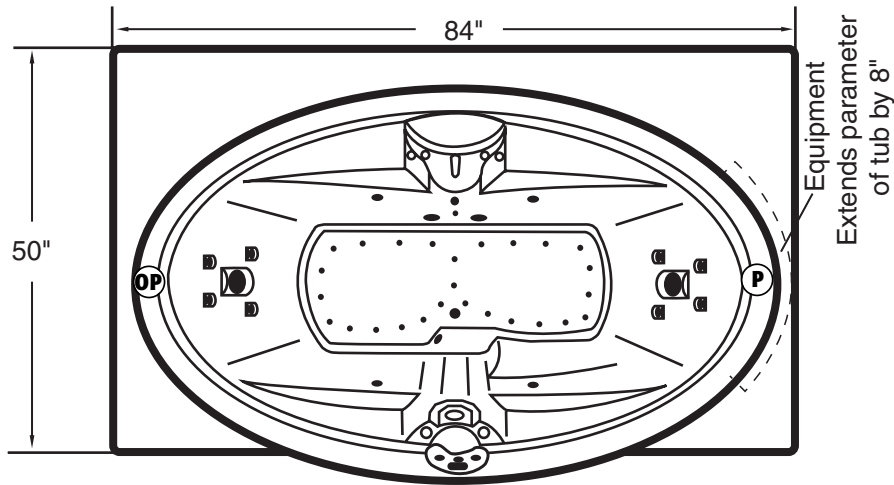

FAX ORDERS TO: 1 (800) 785-5222 OR (305) 908-8169

masterbath collection

5084CWPMB-Le Chateau

**** Dimensions:** 84" L x 50" W
Capacity: 100 Gallons

BILL TO: _____ **CUST. #:** _____
ORDER DATE: _____ **SHIP DATE:** _____ **P.O. #:** _____
PHONE #: _____ **FAX #:** _____
SHIP TO: _____ **PH:** _____
ADDRESS: _____ **CITY:** _____ **ST:** _____ **ZIP:** _____

PHONE #: _____
FAX #: _____
SPECIAL INSTRUCTIONS: _____

P Standard Pump Location

OP Optional Pump Location

*Equipment extends beyond tub lip.

** Deck Style

CHOOSE YOUR BATH

LIST PRICE

DISCOUNTED PRICE