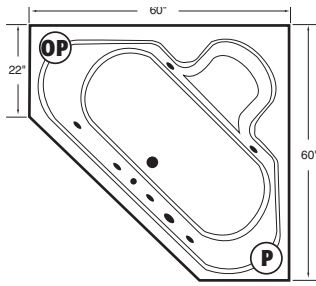

FAX ORDERS TO: 1(800)785-5222 OR (305) 908-8169

aurora series

6060-22SWA

Dimensions: 60"L x 60"W
Capacity: 55 Gallons

(P) Standard Pump Location **(OP)** Optional Pump Location

BILL TO: _____ **CUST. # :** _____
SHIP TO: _____ **PH:** _____
ADDRESS: _____ **CITY:** _____ **ST:** _____ **ZIP:** _____
ORDER DATE: _____ **SHIP DATE:** _____ **P.O. # :** _____
PHONE #: _____ **FAX # :** _____
SPECIAL INSTRUCTIONS: _____