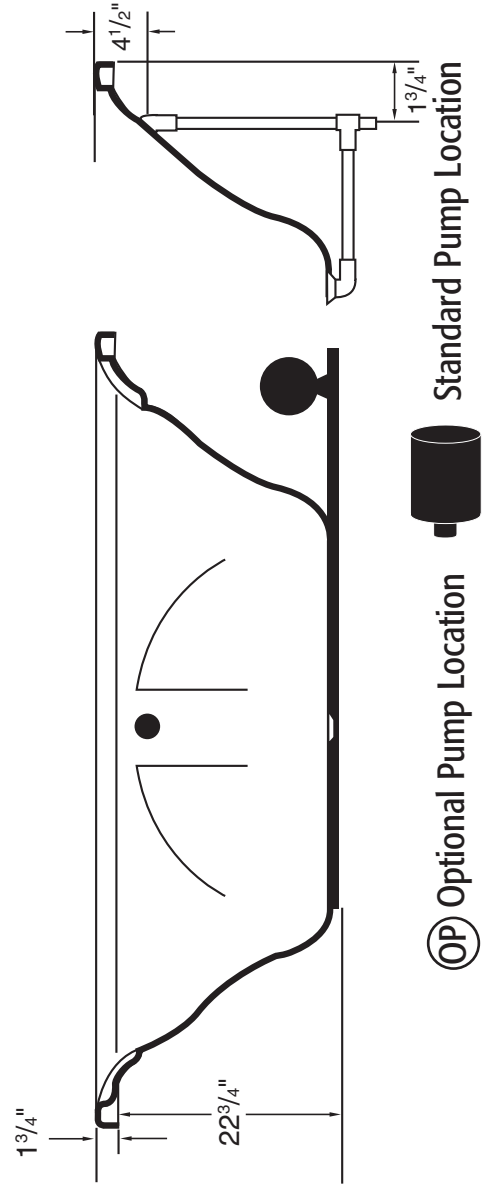

TEMPLATE AVAILABLE