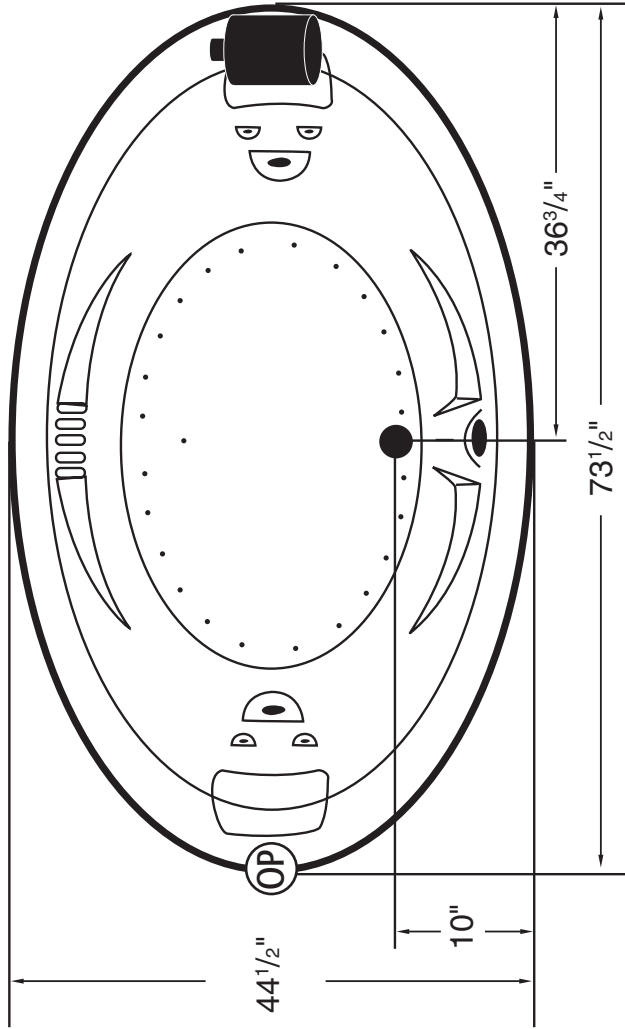

elite plus collection

4473RAS-Le Romance

S P E C I F I C A T I O N S

- All dimensions are plus or minus 1/2" (maximum tolerance)
- Vita Bath reserves the right to make changes without notice.
- Copyright, all rights reserved.

MODEL: 4473 RAS

SIZE: 44 1/2" x 73 1/2"

EST. BOXED WEIGHT: 165 lbs.

BOXED SIZE: 48" X 83" X 28"

AVERAGE FILL (gallons): 65

AIR PUMP SIZE: 1.0 HP

ELECTRICAL: 110 V 20 Amp Circuit

MATERIAL: Acrylic reinforced fiberglass

STANDARD COLORS: White, Bone, Almond, Biscuit
Sterling Silver, Linen

STANDARD FEATURES: Electronic Digital Control, Air Pump
with Heater, Spectra-Glo, VitaAroma,
Pillows

AIR JETS: 25 Aero-ssage Jets