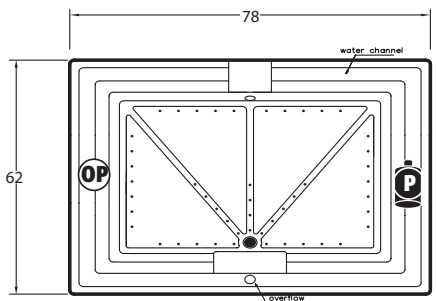

**FAX ORDERS TO: 1(800)785-5222 OR (305) 908-8169**

*elite plus collection*

**6278-La Mer**

**Dimensions:** 78" L x 62" W  
**Capacity:** 200 Gallons

**OP** Optional Pump Location      **P** Pump Location