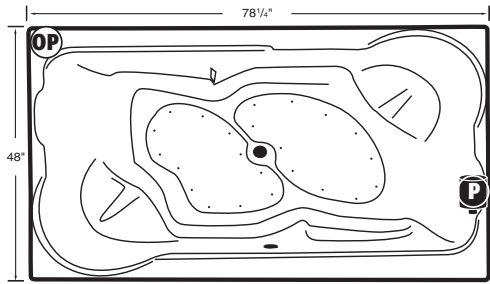

FAX ORDERS TO: 1(800)785-5222 OR (305) 908-8169

elite plus collection

4878-Le Rendezvous

**Dimensions: 78" L x 48" W
Capacity: 70 Gallons**

P Standard Pump Location **OP** Optional Pump Location

BILL TO: _____ **CUST. # :** _____
PH: _____ **FAX:** _____
SHIP TO: _____ **PH:** _____
ADDRESS: _____ **CITY:** _____ **ST:** _____ **ZIP:** _____
ORDER DATE: _____ **SHIP DATE:** _____ **P.O. # :** _____
PHONE #: _____ **FAX # :** _____
SPECIAL INSTRUCTIONS: _____