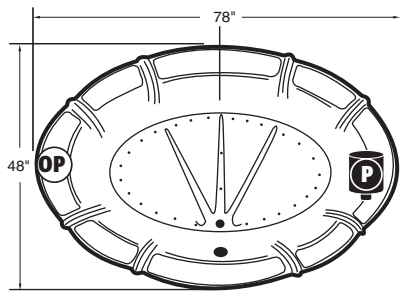

FAX ORDERS TO: 1(800)785-5222 OR (305) 908-8169

elite plus collection

4878-Le Bouquet

Dimensions: 78"L x 48"W
Capacity: 80 Gallons

(P) Standard Pump Location **(OP)** Optional Pump Location

BILL TO: _____ **CUST. #:** _____
PH: _____ **FAX:** _____
SHIP TO: _____ **PH:** _____
ADDRESS: _____ **CITY:** _____ **ST:** _____ **ZIP:** _____
ORDER DATE: _____ **SHIP DATE:** _____ **P.O. #:** _____
PHONE #: _____ **FAX #:** _____
SPECIAL INSTRUCTIONS: _____