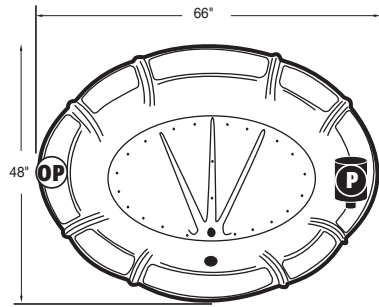

FAX ORDERS TO: 1(800)785-5222 OR (305) 908-8169

elite plus collection

4866-Le Bouquet

Dimensions: 66"L x 48"W
Capacity: 60 Gallons

P Standard Pump Location **OP** Optional Pump Location

BILL TO: _____ **CUST. #:** _____
PH: _____ **FAX:** _____
SHIP TO: _____ **PH:** _____
ADDRESS: _____ **CITY:** _____ **ST:** _____ **ZIP:** _____
ORDER DATE: _____ **SHIP DATE:** _____ **P.O. #:** _____
PHONE #: _____ **FAX #:** _____
SPECIAL INSTRUCTIONS: _____