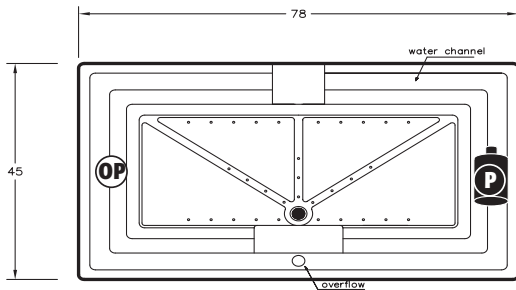

**FAX ORDERS TO: 1(800)785-5222 OR (305) 908-8169**

*elite plus collection*

**4678-La Mer**

**Dimensions:** 78"L x 46"W  
**Capacity:** 142 Gallons

**OP** Optional Pump Location      **P** Pump Location

**BILL TO:** \_\_\_\_\_ **CUST. # :** \_\_\_\_\_  
**PH:** \_\_\_\_\_ **FAX:** \_\_\_\_\_  
**SHIP TO:** \_\_\_\_\_ **PH:** \_\_\_\_\_  
**ADDRESS:** \_\_\_\_\_ **CITY:** \_\_\_\_\_ **ST:** \_\_\_\_\_ **ZIP:** \_\_\_\_\_  
**ORDER DATE:** \_\_\_\_\_ **SHIP DATE:** \_\_\_\_\_ **P.O. # :** \_\_\_\_\_  
**PHONE #:** \_\_\_\_\_ **FAX # :** \_\_\_\_\_  
**SPECIAL INSTRUCTIONS:** \_\_\_\_\_