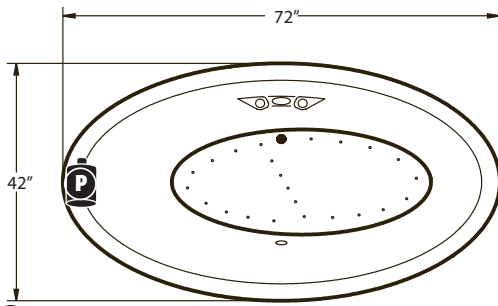

FAX ORDERS TO: 1(800)785-5222 OR (305) 908-8169

elite plus collection

4272 L'Eau

Dimensions: 72"L x 42"W
Capacity: 97 Gallons

P Standard Pump Location

BILL TO: _____ CUST. #: _____
 PH: _____ FAX: _____
 SHIP TO: _____ PH: _____
 ADDRESS: _____ CITY: _____ ST: _____ ZIP: _____
 ORDER DATE: _____ SHIP DATE: _____ P.O. #: _____
 PHONE #: _____ FAX #: _____
 SPECIAL INSTRUCTIONS: _____