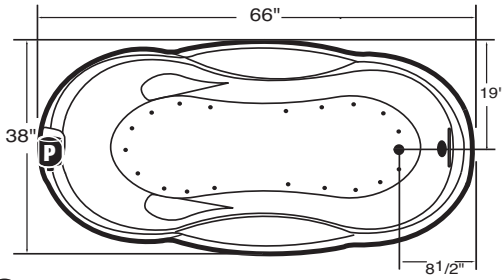

FAX ORDERS TO: 1(800)785-5222 OR (305) 908-8169

elite plus collection

3866-Le Paradis

Dimensions: 66"L x 38"W
Capacity: 45 Gallons

P Pump Location

BILL TO: _____ **CUST. # :** _____
PH: _____ **FAX:** _____
SHIP TO: _____ **PH:** _____
ADDRESS: _____ **CITY:** _____ **ST:** _____ **ZIP:** _____
ORDER DATE: _____ **SHIP DATE:** _____ **P.O. # :** _____
PHONE #: _____ **FAX # :** _____
SPECIAL INSTRUCTIONS: _____