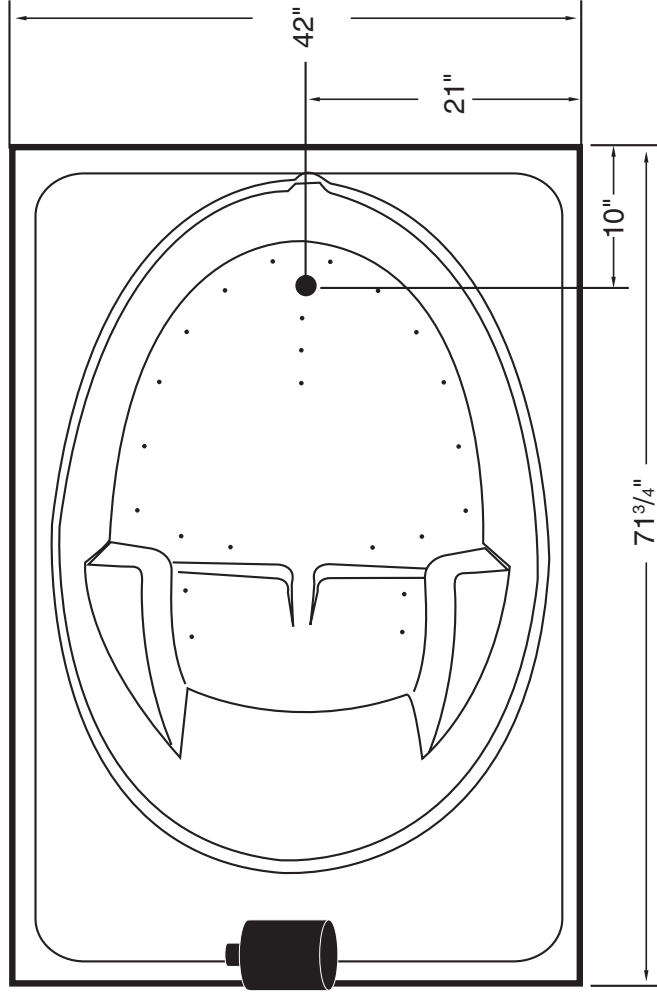

S P E C I F I C A T I O N S

elite collection

4272PAS-Le Prelude

Notes: Will accept shower door

Standard Pump Location

- All dimensions are plus or minus 1/8" (maximum tolerance)
- Vita Bath reserves the right to make changes without notice.
- Copyright, all rights reserved.

MODEL: 4272 PAS

SIZE: 42" x 71³/₄"

EST. BOXED WEIGHT: 163 lbs.

BOXED SIZE: 45" x 81" x 24"

AVERAGE FILL (gallons): 60

AIR PUMP SIZE: 1.0 HP

ELECTRICAL: 110 V 20 Amp Circuit

MATERIAL: Acrylic reinforced fiberglass

STANDARD COLORS: White, Bone, Almond, Biscuit
Sterling Silver, Linen

STANDARD FEATURES: Electronic Digital Control, Air Pump
with Heater, Mood Light, VitaAroma

AIR JETS: 23 Aero--ssage Jets

Interior Depth	Interior Length Top	Interior Width Top	Interior Length Bottom	Interior Width Bottom
18³/₈	60¹/₂	36¹/₄	46¹/₂	29

AromaSpa™
by **VITA® BATH**

A Division of DM Industries, Ltd.
2320 N.W. 147th St, Miami, FL 33054
Tel: (305) 685-5739 / (888) 289-8482
Fax: (305) 688-9415 / (800) 785-5222
Web Site: <http://www.vitabath.com>