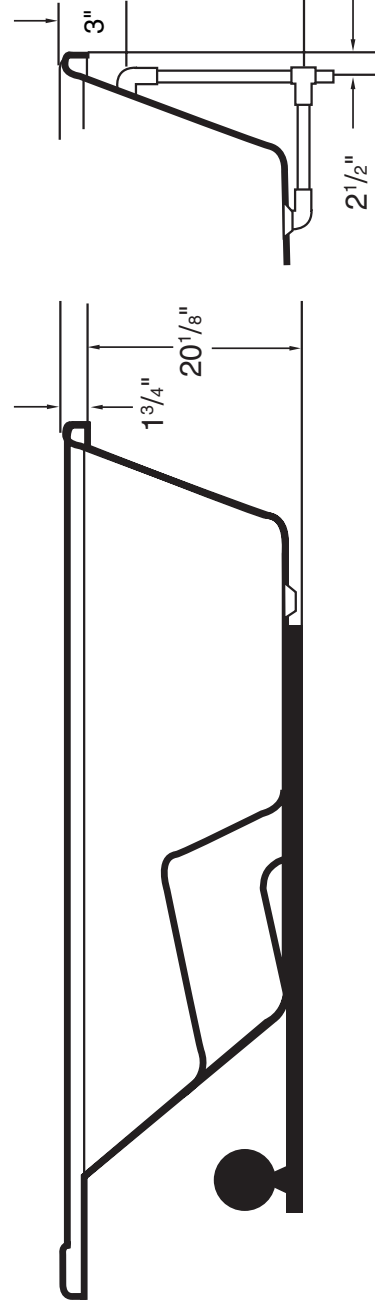

S P E C I F I C A T I O N S

elite collection

4272PAS-Le Prelude

Notes: Will accept shower door

Standard Pump Location

- All dimensions are plus or minus 1/8" (maximum tolerance)
- Vita Bath reserves the right to make changes without notice.
- Copyright, all rights reserved.

MODEL: 4272 PAS

SIZE: 42" x 71³/₄"

EST. BOXED WEIGHT: 163 lbs.

BOXED SIZE: 45" x 81" x 24"

AVERAGE FILL (gallons): 60

AIR PUMP SIZE: 1.0 HP

ELECTRICAL: 110 V 20 Amp Circuit

MATERIAL: Acrylic reinforced fiberglass

STANDARD COLORS: White, Bone, Almond, Biscuit
Sterling Silver, Linen

STANDARD FEATURES: Electronic Digital Control, Air Pump
with Heater, Mood Light, VitaAroma

AIR JETS: 23 Aero--ssage Jets

Interior Depth	Interior Length Top	Interior Width Top	Interior Length Bottom	Interior Width Bottom
18³/₈	60¹/₂	36¹/₄	46¹/₂	29

AromaSpa™
by **VITA® BATH**

A Division of DM Industries, Ltd.
2320 N.W. 147th St, Miami, FL 33054
Tel: (305) 685-5739 / (888) 289-8482
Fax: (305) 688-9415 / (800) 785-5222
Web Site: <http://www.vitabath.com>