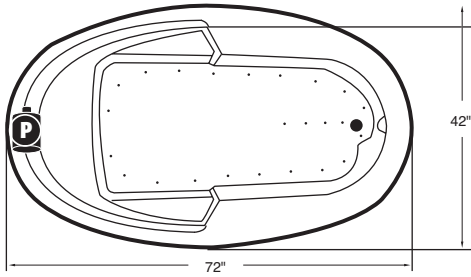

FAX ORDERS TO: 1(800)785-5222 OR (305) 908-8169

elite collection

4272-La Serenity

Dimensions: 72"L x 42"W
Capacity: 65 Gallons

P Pump Location

BILL TO: _____ **CUST. # :** _____
PH: _____ **FAX:** _____
SHIP TO: _____ **PH:** _____
ADDRESS: _____ **CITY:** _____ **ST:** _____ **ZIP:** _____
ORDER DATE: _____ **SHIP DATE:** _____ **P.O. # :** _____
PHONE #: _____ **FAX # :** _____
SPECIAL INSTRUCTIONS: _____