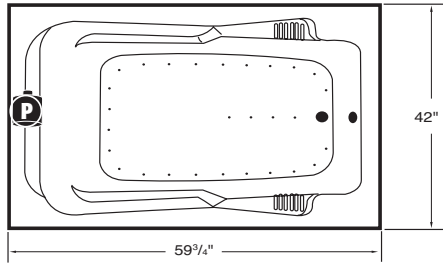

FAX ORDERS TO: 1(800)785-5222 OR (305) 908-8169

elite collection

4260-Le Mirage

Dimensions: 60" L x 42" W
Capacity: 60 Gallons

P Pump Location

BILL TO: _____ **CUST. #:** _____
PH: _____ **FAX:** _____
SHIP TO: _____ **PH:** _____
ADDRESS: _____ **CITY:** _____ **ST:** _____ **ZIP:** _____
ORDER DATE: _____ **SHIP DATE:** _____ **P.O. #:** _____
PHONE #: _____ **FAX #:** _____
SPECIAL INSTRUCTIONS: _____