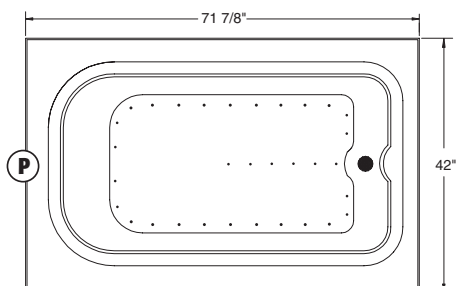

FAX ORDERS TO: 1(800)785-5222 OR (305) 908-8169

classic collection

4272HAS

Dimensions: 72"L x 42"W
Capacity: 70 Gallons

P Standard Pump Location

BILL TO: _____ **CUST. #:** _____
SHIP TO: _____ **PH:** _____
ADDRESS: _____ **CITY:** _____ **ST:** _____ **ZIP:** _____
ORDER DATE: _____ **SHIP DATE:** _____ **P.O. #:** _____
PHONE #: _____ **FAX #:** _____
SPECIAL INSTRUCTIONS: _____
SIGNATURE: _____

CHOOSE YOUR AROMASPA

LIST PRICE

DISCOUNTED PRICE

- 4272HASR** Air Bathtub with Air Switch Controls, 1.0HP Air Induction Pump, Heater, Integral Skirt and Tile Flange*\$2425.00\$
- 4272HASL** Air Bathtub with Air Switch Controls, 1.0HP Air Induction Pump, Heater, Integral Skirt and Tile Flange*\$2425.00\$