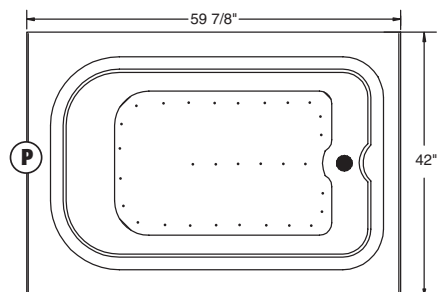

FAX ORDERS TO: 1(800)785-5222 OR (305) 908-8169

classic collection

4260HAS

Dimensions: 60"L x 42"W
Capacity: 60 Gallons

(P) Standard Pump Location

BILL TO: _____ **CUST. #:** _____
SHIP TO: _____ **PH:** _____
ADDRESS: _____ **CITY:** _____ **ST:** _____ **ZIP:** _____
ORDER DATE: _____ **SHIP DATE:** _____ **P.O. #:** _____
PHONE #: _____ **FAX #:** _____
SPECIAL INSTRUCTIONS: _____
SIGNATURE: _____

CHOOSE YOUR AROMASPA

LIST PRICE

DISCOUNTED PRICE

- 4260HASR** Air Bath tub with Air Switch Controls, 1.0HP Air Induction Pump, Heater, Integral Skirt and Tile Flange*\$2350.00\$
- 4260HASL** Air Bath tub with Air Switch Controls, 1.0HP Air Induction Pump, Heater, Integral Skirt and Tile Flange*\$2350.00\$