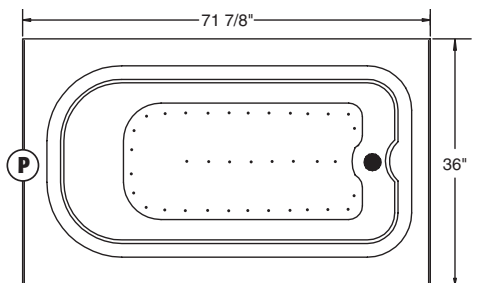

# FAX ORDERS TO: 1(800)785-5222 OR (305) 908-8169

*classic collection*

**3672HAS**

**Dimensions:** 72"L x 36"W  
**Capacity:** 55 Gallons

**P** Standard Pump Location

**BILL TO:** \_\_\_\_\_ **CUST. #:** \_\_\_\_\_  
**SHIP TO:** \_\_\_\_\_ **PH:** \_\_\_\_\_  
**ADDRESS:** \_\_\_\_\_ **CITY:** \_\_\_\_\_ **ST:** \_\_\_\_\_ **ZIP:** \_\_\_\_\_  
**ORDER DATE:** \_\_\_\_\_ **SHIP DATE:** \_\_\_\_\_ **P.O. #:** \_\_\_\_\_  
**PHONE #:** \_\_\_\_\_ **FAX #:** \_\_\_\_\_  
**SPECIAL INSTRUCTIONS:** \_\_\_\_\_  
**SIGNATURE:** \_\_\_\_\_

**CHOOSE YOUR AROMASPA**

**LIST PRICE**

**DISCOUNTED PRICE**

- 3672HASR** Air Bathtub with Air Switch Controls, 1.0HP Air Induction Pump, Heater, Integral Skirt and Tile Flange\* .....\$2325.00 .....\$
- 3672HASL** Air Bathtub with Air Switch Controls, 1.0HP Air Induction Pump, Heater, Integral Skirt and Tile Flange\* .....\$2325.00 .....\$