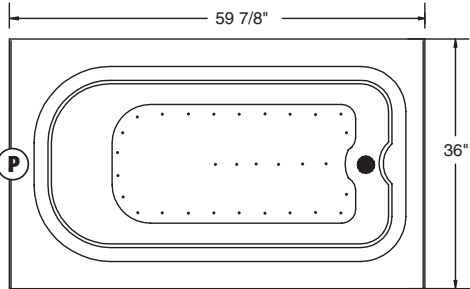

FAX ORDERS TO: 1(800)785-5222 OR (305) 908-8169

classic collection

3660HAS

Dimensions: 60"L x 36"W
Capacity: 55 Gallons

(P) Standard Pump Location

BILL TO: _____ **CUST. #:** _____
SHIP TO: _____ **PH:** _____
ADDRESS: _____ **CITY:** _____ **ST:** _____ **ZIP:** _____
ORDER DATE: _____ **SHIP DATE:** _____ **P.O. #:** _____
PHONE #: _____ **FAX #:** _____
SPECIAL INSTRUCTIONS: _____
SIGNATURE: _____

CHOOSE YOUR AROMASPA

LIST PRICE

DISCOUNTED PRICE

- 3660HASR** Air Bathtub with Air Switch Controls, 1.0HP Air Induction Pump, Heater, Integral Skirt and Tile Flange*\$2295.00\$
- 3660HASL** Air Bathtub with Air Switch Controls, 1.0HP Air Induction Pump, Heater, Integral Skirt and Tile Flange*\$2295.00\$