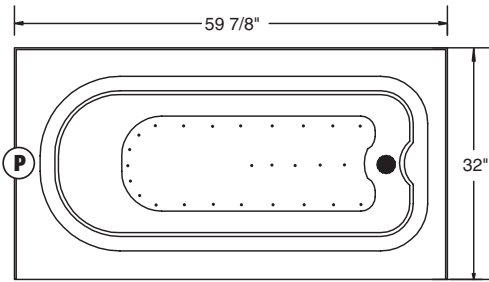

FAX ORDERS TO: 1(800)785-5222 OR (305) 908-8169

classic collection

3260HAS

Dimensions: 60"L x 32"W
Capacity: 50 Gallons

P Standard Pump Location

BILL TO: _____ **CUST. # :** _____
SHIP TO: _____ **PH:** _____
ADDRESS: _____ **CITY:** _____ **ST:** _____ **ZIP:** _____
ORDER DATE: _____ **SHIP DATE:** _____ **P.O. # :** _____
PHONE #: _____ **FAX # :** _____
SPECIAL INSTRUCTIONS: _____

SIGNATURE: _____

CHOOSE YOUR AROMASPA

LIST PRICE

DISCOUNTED PRICE

- 3260HASR** Air Bathtub with Air Switch Controls, 1.0HP Air Induction Pump, Heater, Integral Skirt and Tile Flange*\$2250.00\$
- 3260HASL** Air Bathtub with Air Switch Controls, 1.0HP Air Induction Pump, Heater, Integral Skirt and Tile Flange*\$2250.00\$